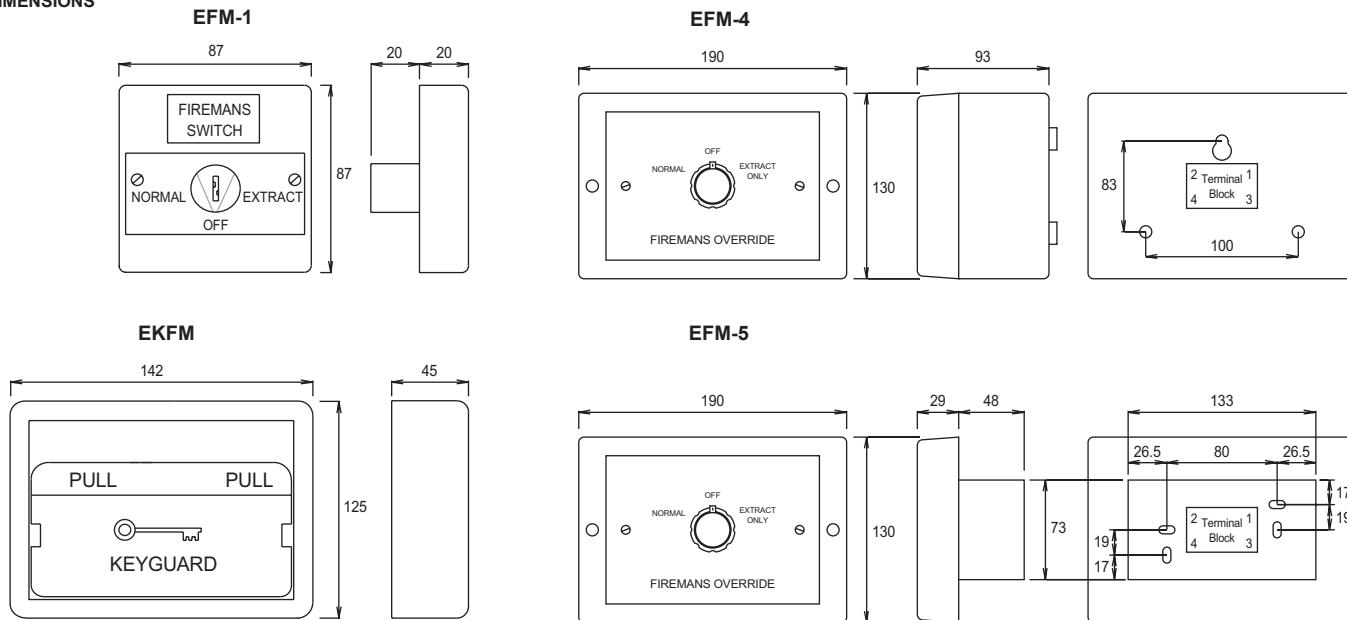

FIREMANS SWITCH

EFM.. EKFM

<p>Firemans Switch for remote override of ventilation plant in the event of fire. All standard types have red colour enclosures.</p>		<p>EFM-1 Fits square outlet box Protrudes 20mm from wall. Enclosure Flammability = UL94-V0</p> <p>EFM-4/5 Enclosure Flammability = Metal</p> <p>EKFM Transparent Plastic lid. Enclosure Flammability = UL94-HB</p>
--	--	--

Type	Description	Mounting	Switch rating 230VAC	Operation 3 position	Enclosure
EFM-1	Key Operated (includes 2 keys)	Flush	2 x 10(2)A SPST Volt Free	Normal - Off – Extract	IP40
EKFM	Keyguard for EFM-1	Surface	Once fitted, break lid to access key - see accessories for replacement		IP00
EFM-4	Knob Operated (safe breakglass)	Surface	1 x 10(2)A SPDT Volt Free	Normal - Off – Extract	IP43
EFM-5	Knob Operated (safe breakglass)	Flush	1 x 10(2)A SPDT Volt Free	Normal - Off – Extract	IP40

Special Versions available on request.

DIMENSIONS

ACCESSORIES:

* **EE-BP6** - Surface mounting backbox for EFM-1

EE-KF - Replacement Lid for EKFM 4 per pack EFM-1

WIRING:

EFM-1

EFM-4/5

Terminal Layout