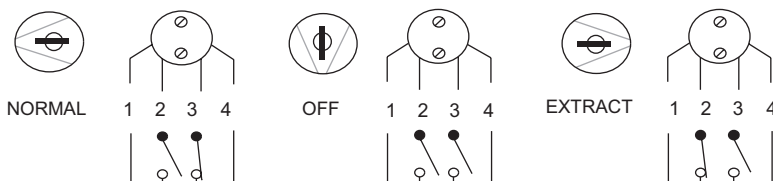

Type	Description	Mounting	Switch rating 230VAC	Operation 3 position	Enclosure
EFM-1	Key Operated (includes 2 keys)	Flush	2 x 10(2)A SPST Volt Free	Normal - Off – Extract	IP40
EKFM	Keyguard for EFM-1	Surface	Once fitted, break lid to access key - see accessories for replacement		IP00
EFM-4	Knob Operated (safe breakglass)	Surface	1 x 10(2)A SPDT Volt Free	Normal - Off – Extract	IP43
EFM-5	Knob Operated (safe breakglass)	Flush	1 x 10(2)A SPDT Volt Free	Normal - Off – Extract	IP40

Special Versions available on request.

DIMENSIONS

ACCESSORIES:

* **EE-BP6** - Surface mounting backbox for EFM-1

EE-KF - Replacement Lid for EKFM 4 per pack EFM-1

WIRING:

EFM-1

EFM-4/5

Terminal Layout