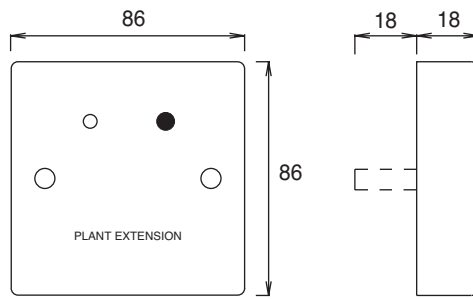

EXU..

<p>■ This unit can be wired to a time switch or other device to extend the normal running time of a system.</p>		<p>Flush Mounting Fits single gang BS box Protrudes 18mm from wall Enclosure Colour : White - suitable for room mounting. Enclosure Flammability = UL94-HB</p>
---	---	--

Type	Description	NEON Voltage	Indication Light	Push Button 24/230VAC	Enclosure
EXU-24	Plant Extension	24VAC	NEON	0.5A	IP40
EXU-230	Plant Extension	230VAC	NEON	0.5A	IP40

For adjustable run time 0-7 hours, see model EPX..

DIMENSIONS

EXU..

ACCESSORIES:

EE-BP5 Surface mounting backbox for EXU..

WIRING:

EPX..

When the momentary action push button is pressed a circuit is made.
 This can be wired to a time switch which extends the plant running time.
 The NEON Light can be wired to show that running time has been extended.