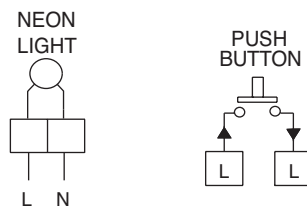

EXU..

<p>■ This unit can be wired to a time switch or other device to extend the normal running time of a system.</p>		<p>Flush Mounting Fits single gang BS box Protrudes 18mm from wall Enclosure Colour : White - suitable for room mounting. Enclosure Flammability = UL94-HB</p>
---	---	--

DIMENSIONS

EXU..

ACCESSORIES:

EE-BP5 Surface mounting backbox for EXU..

WIRING:

EPX..

When the momentary action push button is pressed a circuit is made.
 This can be wired to a time switch which extends the plant running time.
 The NEON Light can be wired to show that running time has been extended.