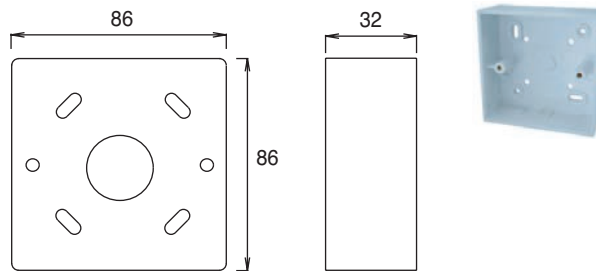

EXU..

<p>■ This unit can be wired to a time switch or other device to extend the normal running time of a system.</p>		<p>Flush Mounting Fits single gang BS box Protrudes 18mm from wall Enclosure Colour : White - suitable for room mounting. Enclosure Flammability = UL94-HB</p>
---	---	--

Type	Description	NEON Voltage	Indication Light	Push Button 24/230VAC	Enclosure
EXU-24	Plant Extension	24VAC	NEON	0.5A	IP40
EXU-230	Plant Extension	230VAC	NEON	0.5A	IP40

For adjustable run time 0-7 hours, see model EPX..

DIMENSIONS

EXU..

ACCESSORIES:

EE-BP5 Surface mounting backbox for EXU..

WIRING:

EPX..

When the momentary action push button is pressed a circuit is made.
 This can be wired to a time switch which extends the plant running time.
 The NEON Light can be wired to show that running time has been extended.